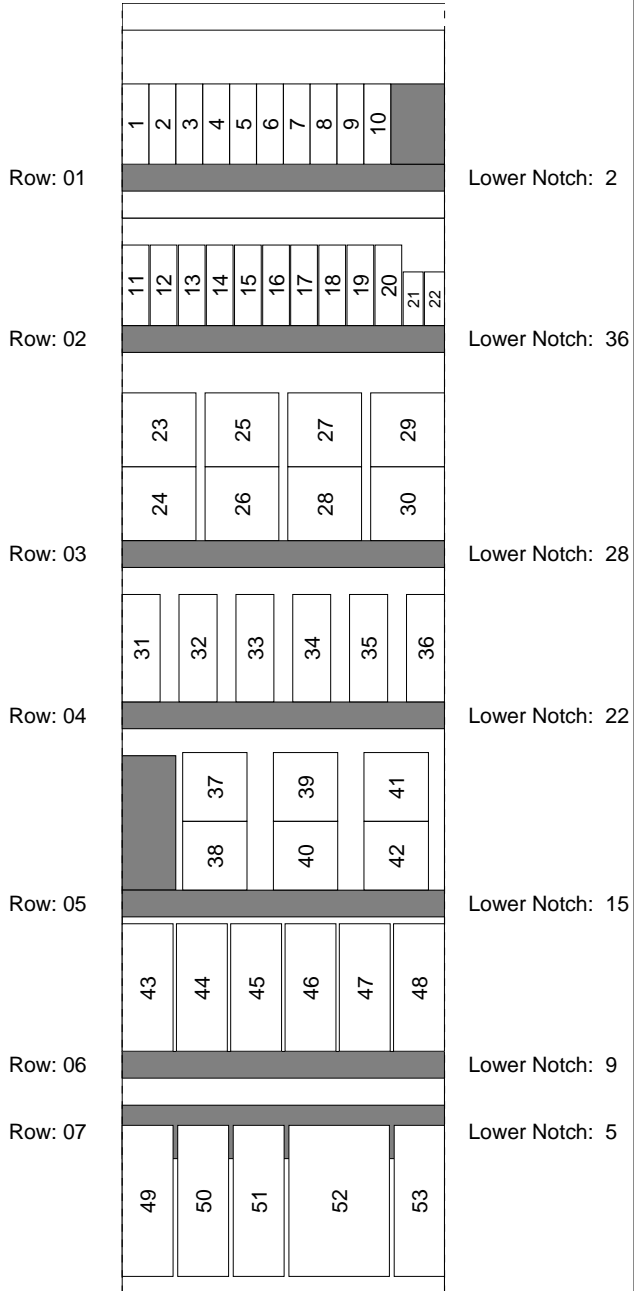

Column: 1 - Row: 06	Notch: 9	Fixture Type: TRAYS	Fixture Description: DRM BB CREAMS 1.1
Shade Chart Re-Order Code: PM0000020670		SS Graphic Re-Order Code:	
Graphic Re-Order Code: PM0000020669		SS Holder Re-Order Code:	
TRAYS Re-Order Code: PM0000019917	TRAYS Rolled Up Code: PM0000019917	UPC Blade Code: PM0000009354	

Loc ID	Fac	Acct Code	UPC	Description	Shade	Shade #	Chip Codes
43	1	N/A	041554282634	DREAM FRESH BB CRM	Light Medium	110	
44	1	N/A	041554282641	DREAM FRESH BB CRM	Medium	120	
45	1	N/A	041554282658	DREAM FRESH BB CRM	Medium/Deep	130	
46	1	N/A	041554349542	DREAM PURE BB	Light/Medium	110	
47	1	N/A	041554349573	DREAM PURE BB	Medium	120	
48	1	N/A	041554349719	DREAM PURE BB	Medium/Deep	130	

Column: 1 - Row: 07	Notch: 5	Fixture Type: HOOK BARS	Fixture Description: Urban Hook Bar with 5 Peg Hooks
Shade Chart Re-Order Code:		SS Graphic Re-Order Code:	
Graphic Re-Order Code:		SS Holder Re-Order Code:	
HOOK BARS Re-Order Code: 041554984514	HOOK BARS Rolled Up Code: 041554984514	UPC Blade Code: 041554994452	

Loc ID	Fac	Acct Code	UPC	Description	Shade	Shade #	Chip Codes
49	1	N/A	041554264524	BABY LIPS	QUENCHED	05	
50	1	N/A	041554264548	BABY LIPS	CHERRY ME	15	
51	1	N/A	041554264562	BABY LIPS	PINK PUNCH	25	
52	1	N/A	041554566499	SHINE FREE OIL CONTROL LOOSE POW...	Light	1	
53	1	N/A	041554513110	COVER STICK (CORRECTOR)	Fair	10