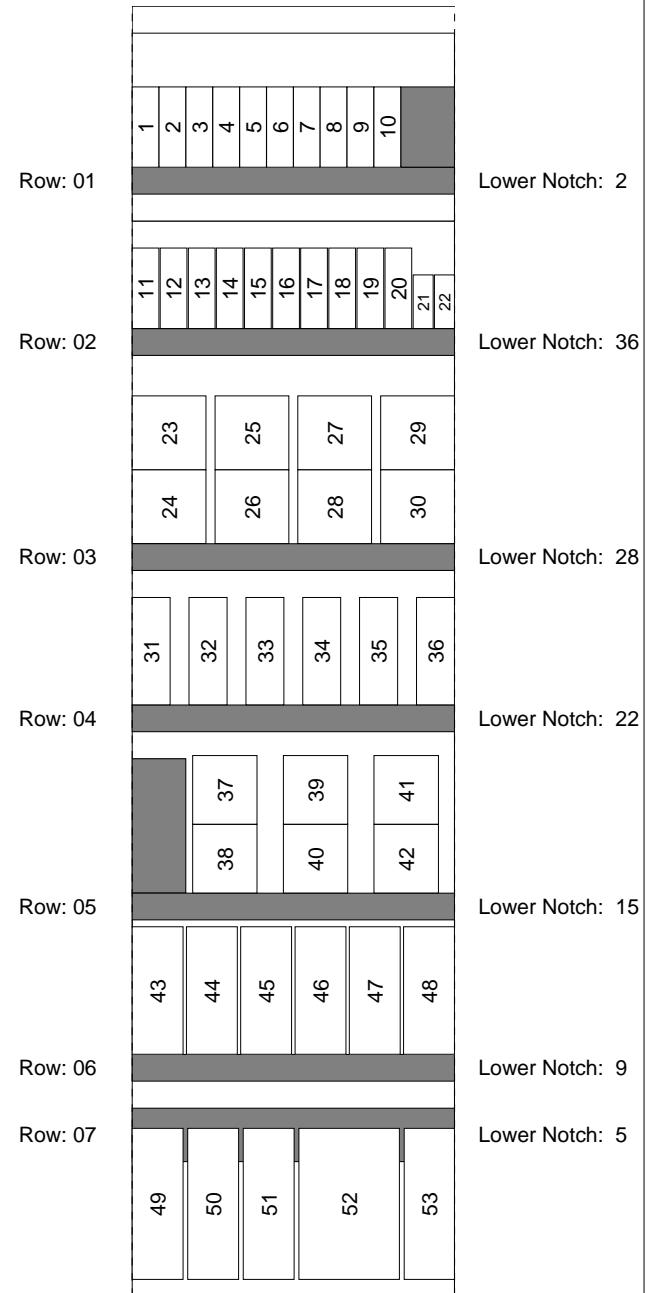

Column: 1 - Row: 05 Notch: 15 Fixture Type: TRAYS Fixture Description: DRM MATTE MOUSSE 1.1 (KROGER) **
Shade Chart Re-Order Code: PM0000025676,PM0000025677 SS Graphic Re-Order Code: PM0000020942
Graphic Re-Order Code: PM0000023457 SS Holder Re-Order Code: 041554349023
TRAYS Re-Order Code: PL2000000380 TRAYS Rolled Up Code: N/A UPC Blade Code: PM0000008631

Loc ID	Fac	Acct Code	UPC	Description	Shade	Shade #	Chip Codes
37	1	N/A	041554507102	DREAM MATTE MOUSSE FOUNDATION	Classic Ivory	20	PM0000015493
38	1	N/A	041554507140	DREAM MATTE MOUSSE FOUNDATION	Sandy Beige	60	PM0000015503
39	1	N/A	041554507126	DREAM MATTE MOUSSE FOUNDATION	Nude	40	PM0000015500
40	1	N/A	041554507157	DREAM MATTE MOUSSE FOUNDATION	Pure Beige	70	PM0000015502
41	1	N/A	041554507133	DREAM MATTE MOUSSE FOUNDATION	Creamy Natural	50	PM0000015495