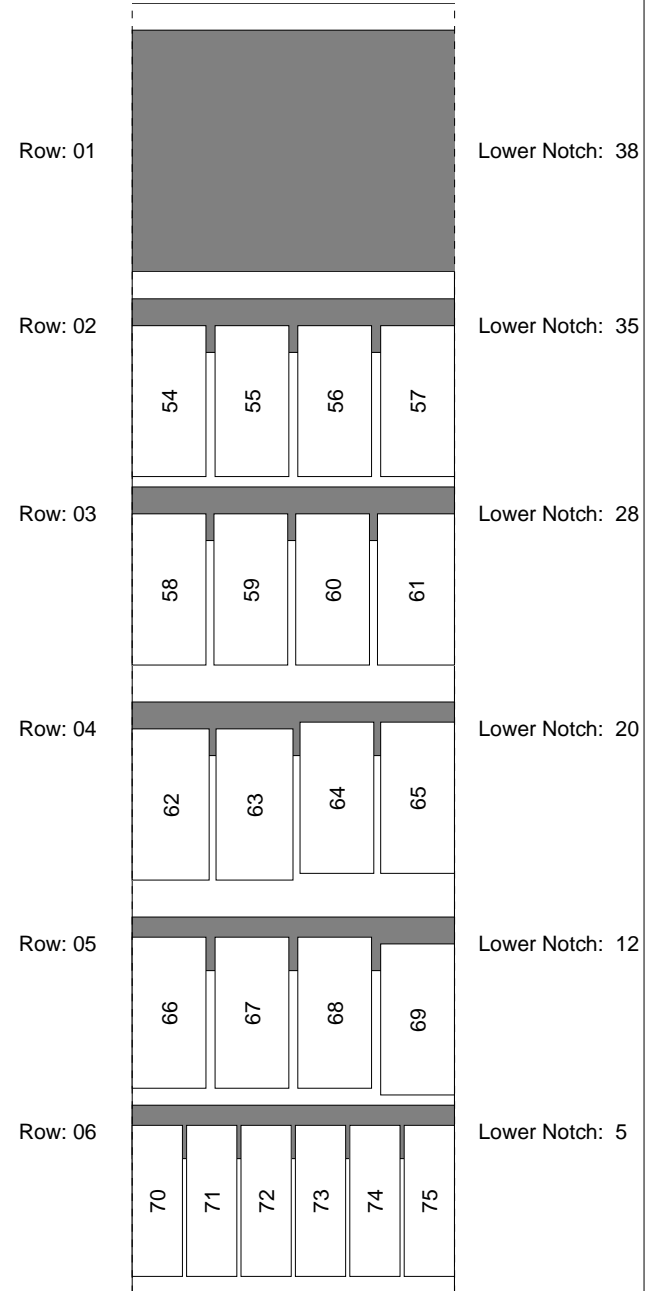

Loc ID	Fac	Acct Code	UPC	Description	Shade	Shade #	Chip Codes
66	1	N/A	041554054156	LASH STILETTO	Very Black	1	
67	1	N/A	041554562422	MOISTURIZING MASCARA REMOVER	MOISTURIZING MASCAR...		
68	1	N/A	041554537970	100% OIL-FREE EYE MAKEUP REMOVER	100% OIL-FREE EYE MAK...		
69	1	N/A	041554429688	EYE STUDIO BROW DRAMA	SOFT BROWN	255	

Column: 2 - Row: 06 Notch: 5 Fixture Type: HOOK BARS Fixture Description: 6HK BRAND HB EXPRT EYES TWIN **
Shade Chart Re-Order Code: SS Graphic Re-Order Code:
Graphic Re-Order Code: PM0000025255 SS Holder Re-Order Code:
HOOK BARS Re-Order Code: PL2000000147 HOOK BARS Rolled Up Code: N/A UPC Blade Code: PM0000008588

Loc ID	Fac	Acct Code	UPC	Description	Shade	Shade #	Chip Codes
70	1	N/A	041554543889	COVER STICK (CORRECTOR)	Light Beige	2	
71	1	N/A	041554543896	COVER STICK (CORRECTOR)	Medium Beige	3	
72	1	N/A	041554530179	EXPERT EYES TWIN BROW & EYE PENC...	Velvet Black	01	
73	1	N/A	041554530254	EXPERT EYES TWIN BROW & EYE PENC...	Dark Brown	02	
74	1	N/A	041554530667	EXPERT EYES TWIN BROW & EYE PENC...	Medium Brown	03	
75	1	N/A	041554530339	EXPERT EYES TWIN BROW & EYE PENC...	Light Brown	04